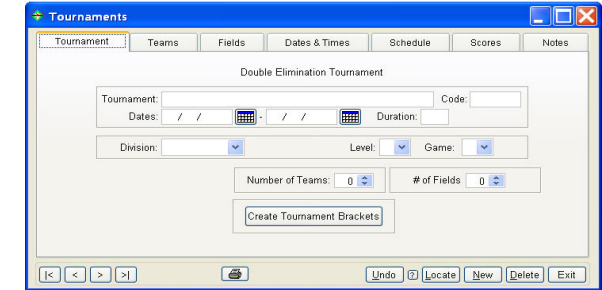

LEAGUE ORGANIZER™

Tournament Module

✓ Easy to use

✓ Seeds teams automatically

✓ Updates brackets as scores are entered

✓ Prints latest brackets with a click of the mouse

✓ Integrates seamlessly into League Organizer™

✓ Included with Super Scheduler™

Many, Many More Features
Simple to Use

Entry Screens

Tournament setup
Teams
Sites and site assignments
Tournament dates and times
Schedule
Scores
Brackets

Tournament Generator

Creates single and double elimination tournament brackets in seconds
Team names entered only once or imported from league teams
Teams seeded manually or from league standings
Games assigned to sites using the number of sites available plus the date and time of each round
Teams assigned to brackets automatically as scores are entered
Determines if an extra games is needed for double elimination tournaments

Reports

Brackets printed with game number and teams
Schedules for each division
Game results
All reports can be saved as PDF or HTML files to be posted on a website

Utilities

Online user guide
Multiple seasons
Easy backup and recovery

It's so easy to schedule a tournament!

Enter the tournament dates, the number of teams, and the number of sites.