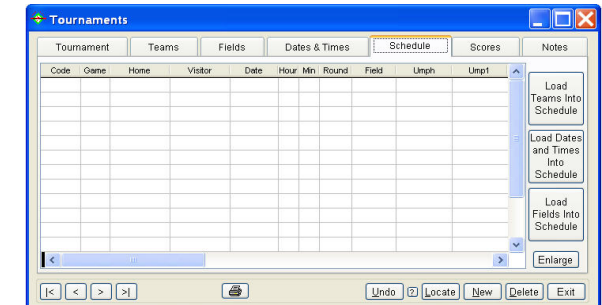

Enter the team names, the sites, and the dates and times of each round.