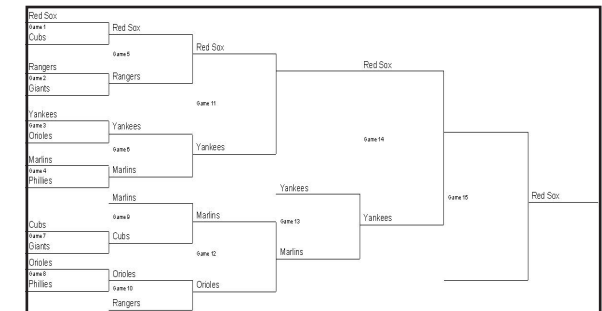

As you enter the scores, the scheduler will decide which teams play in the next round, when, and where. All you do is click on the print button to print the updated brackets.